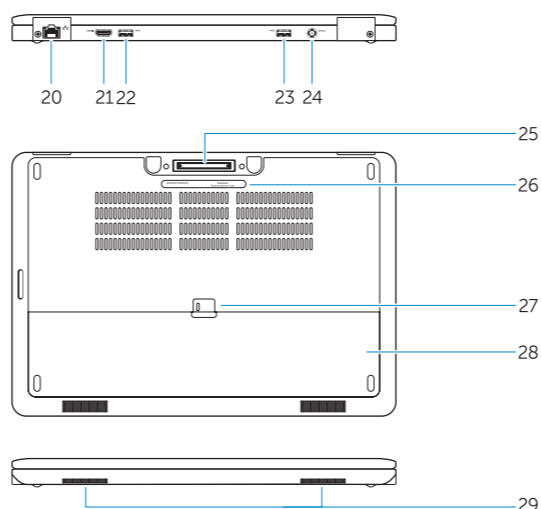

1. Indikátor stavu batérie
2. Indikátor činnosti pevného disku
3. Indikátor stavu napájania
4. Mikrofony
5. kamera
6. Indikátor stavu kamery
7. Indikátor činnosti pevného disku
8. Indikátor stavu batérie
9. Indikátor stavu bezdrátového pripojení
10. Slot bezpečnostního kabelu
11. Vypínač
12. Konektor rozhraní Mini-DisplayPort
13. Konektor USB 3.0
14. Konektor náhlavní soupravy
15. Čtečka paměťových karet

16. Čtečka bezkontaktních čipových karet / čtečka NFC (volitelná)
17. Čtečka otisků prstů (volitelná)
18. Dotyková podložka
19. Čtečka čipových karet (volitelná)
20. Síťový konektor
21. Konektor HDMI
22. Konektor USB 3.0
23. Konektor USB 3.0 s technologií PowerShare
24. Konektor napájení
25. Konektor doku (volitelný)
26. Servisní štítek
27. Uvolňovací pojistka batérie
28. Baterie
29. Reprodukory

1. Lampka stanu akumulatora
2. Lampka aktywności dysku twardego
3. Lampka stanu zasilania
4. Mikrofony
5. Kamera
6. Lampka stanu kamery
7. Lampka aktywności dysku twardego
8. Lampka stanu akumulatora
9. Lampka stanu urządzeń bezprzewodowych
10. Gniazdo linki antykradzieżowej
11. Przycisk zasilania
12. Złącze Mini-DisplayPort
13. Złącze USB 3.0
14. Złącze zestawu słuchawkowego
15. Czytnik kart pamięci

16. Czytnik kart zbliżeniowych / czujnik komunikacji bliskiego zasięgu (NFC) (opcjonalny)
17. Czytnik linii papilarnych (opcjonalny)
18. Tabliczka dotykowa
19. Czytnik kart inteligentnych (opcjonalny)
20. Złącze sieciowe
21. Złącze HDMI
22. Złącze USB 3.0
23. Złącze USB 3.0 z funkcją PowerShare
24. Złącze zasilania
25. Złącze dokowania (opcjonalne)
26. Etykieta ze znacznikiem serwisowym
27. Zwalniacz zatrasku akumulatora
28. Akumulator
29. Głośniki